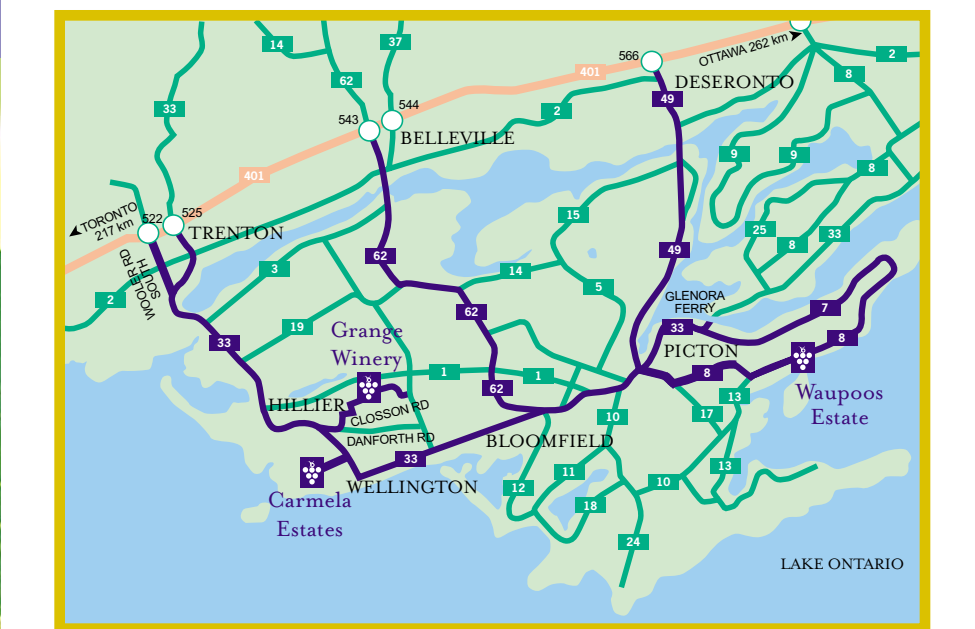

Wineries of Prince Edward County

www.winesofontario.ca

I
J
K
L
M
N
O