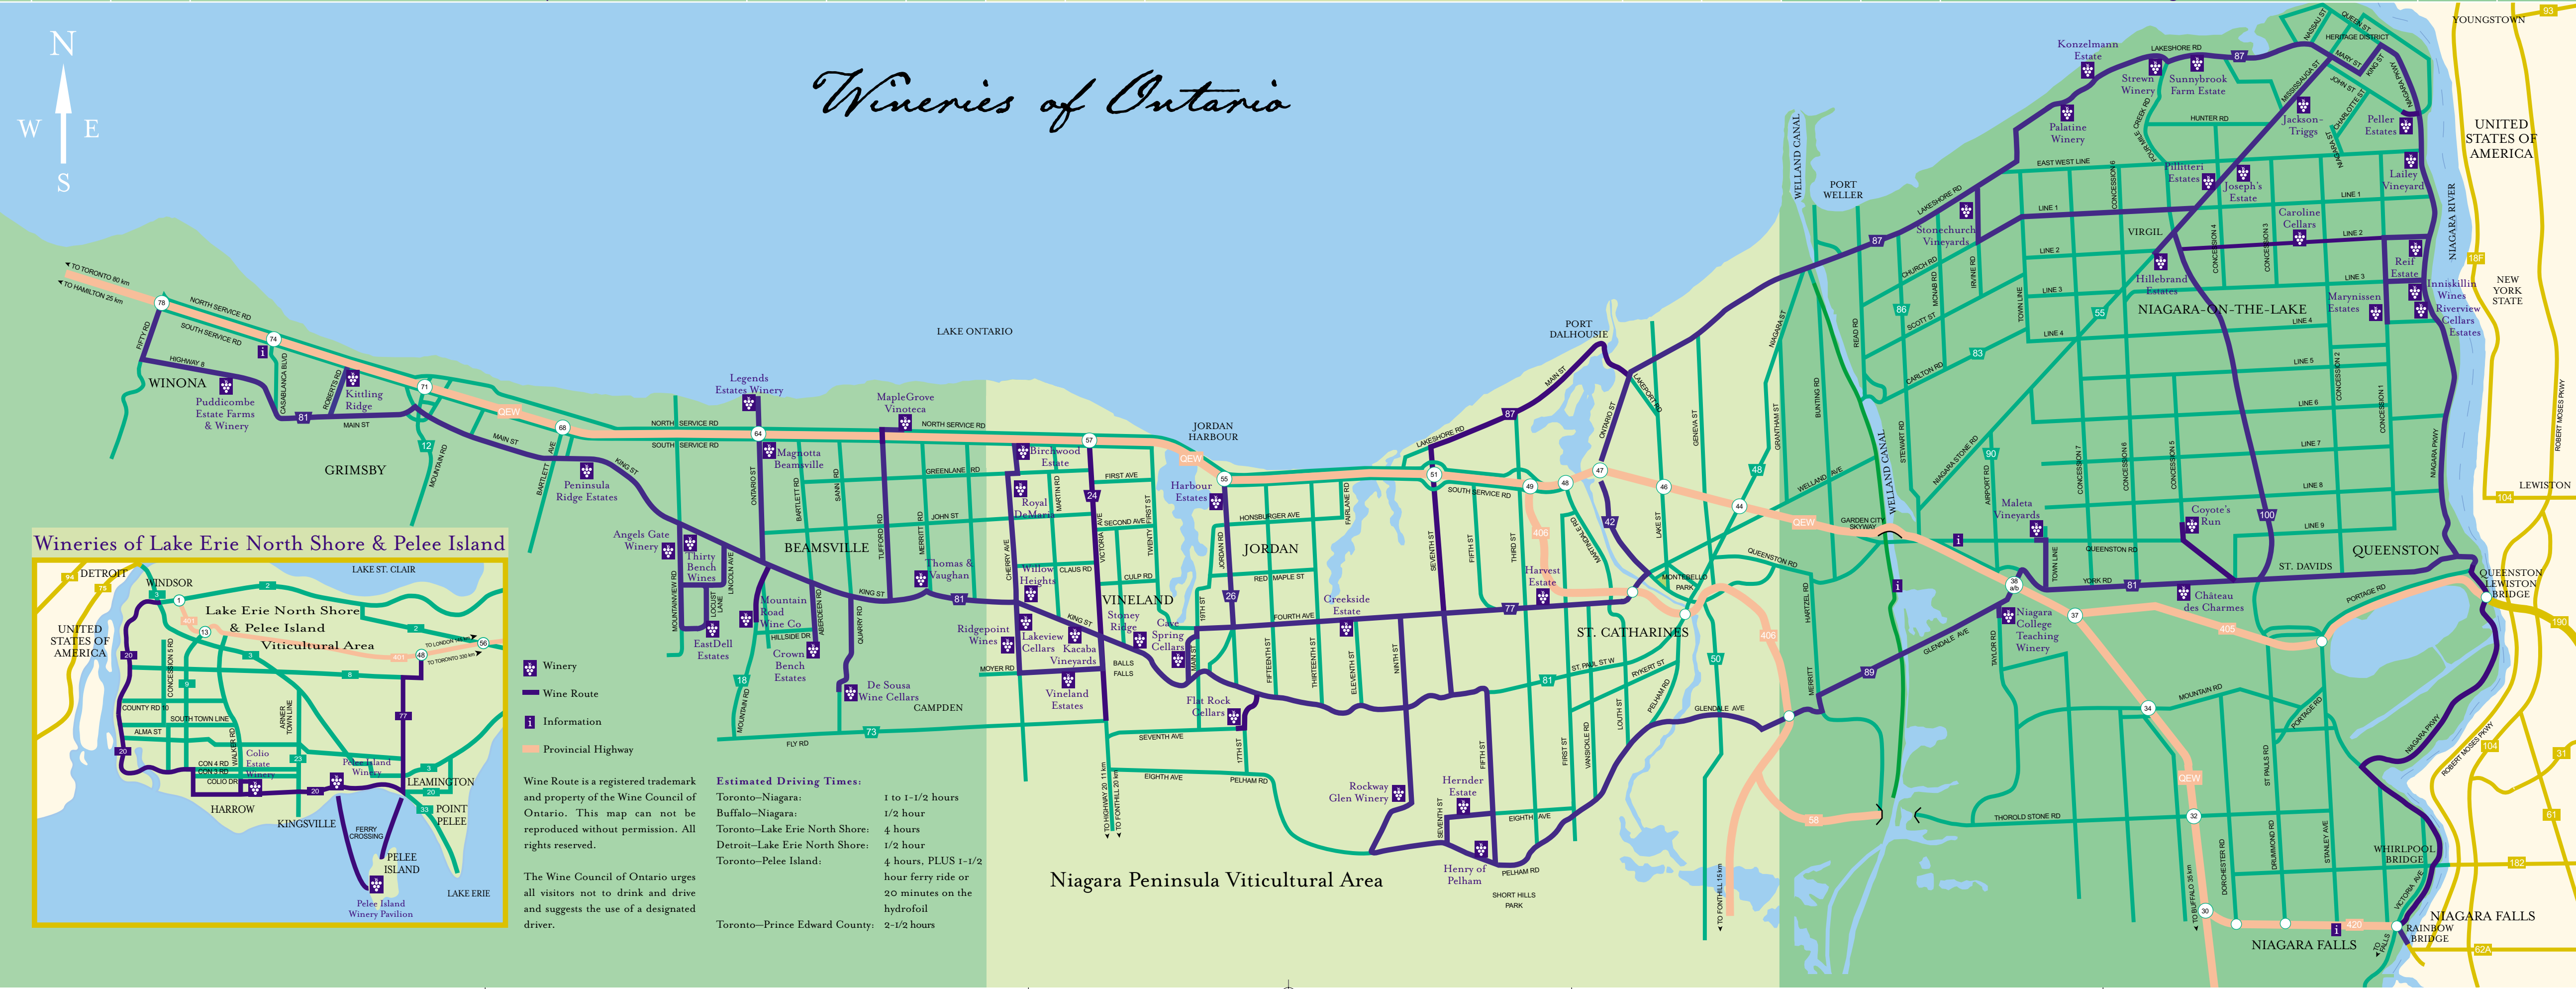

## Wineries of Lake Erie North Shore & Pelee Island

- Winery
- Wine Route
- Information
- Provincial Highway

Wine Route is a registered trademark and property of the Wine Council of Ontario. This map can not be reproduced without permission. All rights reserved.

The Wine Council of Ontario urges all visitors not to drink and drive and suggests the use of a designated driver.

**Estimated Driving Times:**

Toronto-Niagara:	1 to 1-1/2 hours
Buffalo-Niagara:	1/2 hour
Toronto-Lake Erie North Shore:	4 hours
Detroit-Lake Erie North Shore:	1/2 hour
Toronto-Pelee Island:	4 hours, PLUS 1-1/2 hour ferry ride or 20 minutes on the hydrofoil
Toronto-Prince Edward County:	2-1/2 hours

## Niagara Peninsula Viticultural Area

UNITED STATES OF AMERICA

NEW YORK STATE

LEWISTON

QUEENSTON

ST. DAVIDS

PORTAGE RD

THOROLD STONE RD

WHIRLPOOL BRIDGE

RAINBOW BRIDGE

NIAGARA FALLS