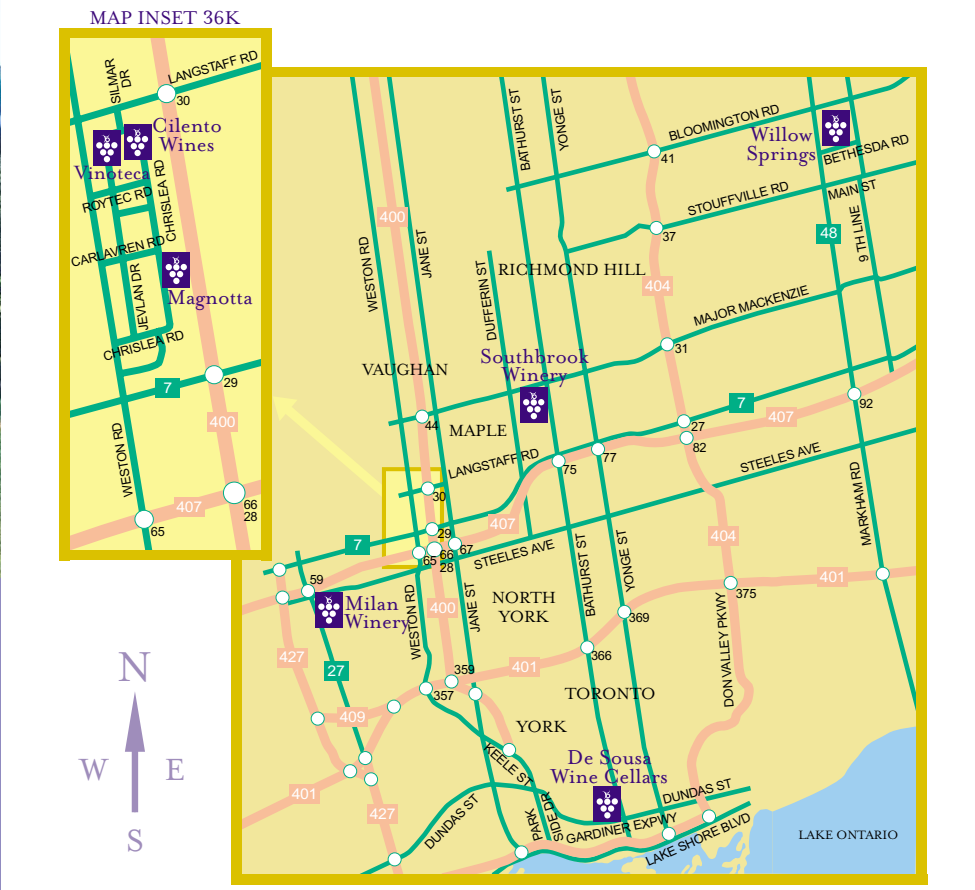

Wineries of Toronto

34	35	36	37	38	39